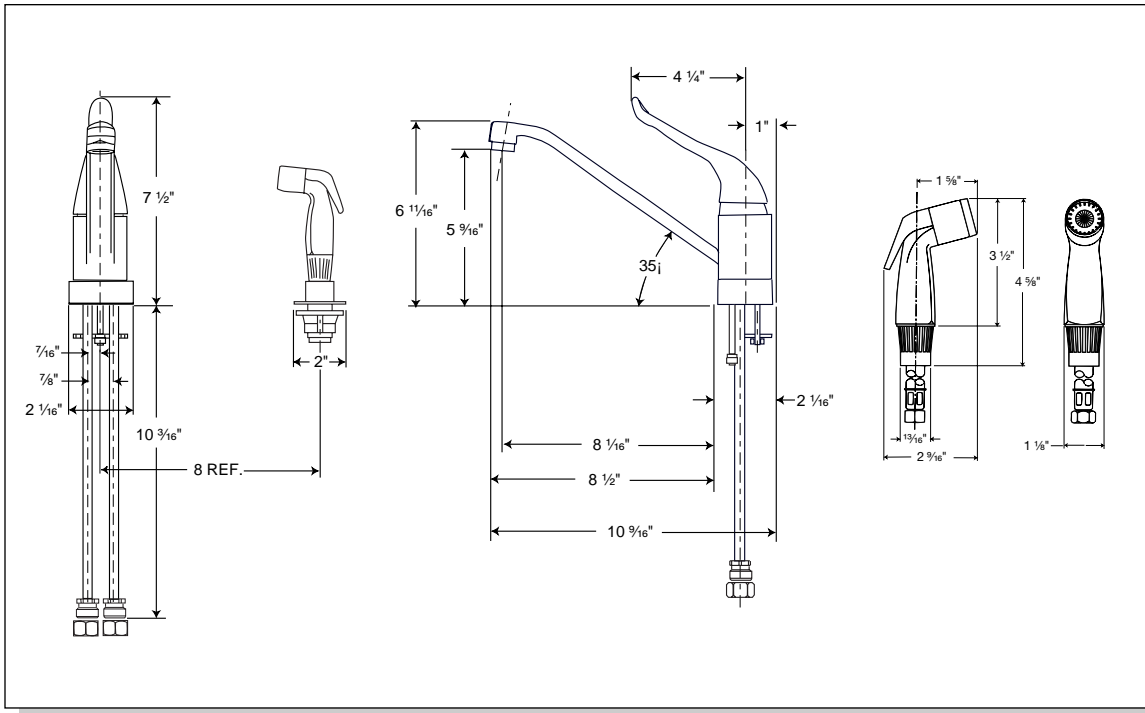

STRONG. PROFESSIONAL. DESIGN.™
S P E C I F I C A T I O N S

Kitchen Classics™
Tribute™
Single Hole Kitchen Faucet
Models C7111FS

PRODUCT OVERVIEW

Single Control Kitchen
Styled lever handle
Compatible with 2 sink holes

C7111FS — Chrome plated, IPS connectors, with side spray, styled lever handle, single pak

FEATURES

- **Input**
Min. - Max. / 20 - 80 psi
Max. Allowable 125 psi
- **Flow Rate**
2.2 gpm at 60 psi
- **Connectors**
1/2" IPS
- **Valve Type**
Ceramic washerless cartridge
- **Standards and Ratings**
Meets or exceeds the requirements of the following standards: ASME A112.18.1M, ANSI 117.1, ADA "Americans with Disabilities Act"
- **Warranty**
Limited Lifetime

FLOWRATE (GPM)

LINE PRESSURE P.S.I. GAUGE